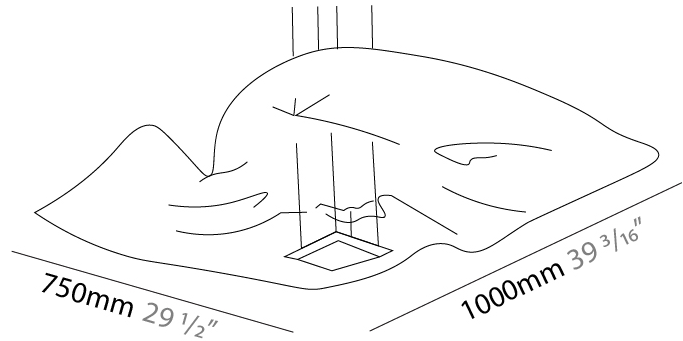

PROJECT
TYPE
SPECIFIER
QUANTITY
DATE

CRASH SURFACE

D132053- _____
base number

1. To build a product code in our configurator select the specify button on the base model # product page
2. To build a manual product code on this datasheet choose from the options listed below in blue font and add the suffix to the base model #

GENERAL

Series: Crash
Brand: Knikerboker
Division: Design
Mounting Type: Surface
Mounting Location: Ceiling

PHYSICAL

Shape: Rectangle
Length (mm): 750
Length (in): 29 1/2
Width (mm): 750
Width (in): 29 1/2
Extension (mm): 150
Extension (in): 5 7/8
Light Distribution: Indirect
Fixture Finish: EWH / EBK / MAN / COF / PRD / SLF / GLF / CLF / BRL / EWS / EWG / EWC / EWR / EBS / EBG / EBC / EBC / EBB / MAS / MAD / MAC / MAB / COS / CGO / CCL / CBL / PRS / PRG / PRC / PRB
Fixture Material: Metal

ELECTRICAL

Lamp Type: LED
Input Wattage (W): 21
Total Output Wattage (W): 20
Dimming: Tri-Mode (Non-Dimming and Phase Dimming (120Vac only) and 0-10V Dimming)
Driver Included: Yes
Driver Location: Integrated
Driver Type: Constant Current - Universal
Driver Class: Class 2
Input Voltage (V): 120 - 277
Constant Current (MA): 250
Upon Request: 0-10Vdc dimming / Phase dimming @120Vac / 277Vac

LED

Number of LEDs: 2
Color Temperature (°K): 3000
Max. Delivered Lumen (lm): 1100
CRI: >85 CRI
Lamp Life (hrs): 50000

OPTICAL

RATINGS AND CERTIFICATIONS

Certified By: Certified for North American Standards
IP rating: IP20