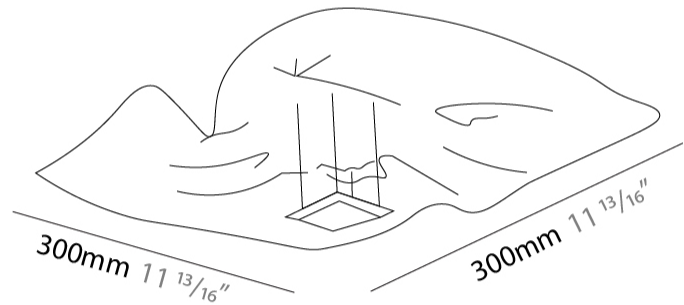

CRASH SURFACE

D132047- _____

base number

1. To build a product code in our configurator select the specify button on the base model # product page
2. To build a manual product code on this datasheet choose from the options listed below in blue font and add the suffix to the base model #

GENERAL

Series: Crash
Brand: Knikerboker
Division: Design
Mounting Type: Surface
Mounting Location: Ceiling

PHYSICAL

Shape: Rectangle
Length (mm): 300
Length (in): 11 ¹³/₁₆
Width (mm): 300
Width (in): 11 ¹³/₁₆
Light Distribution: Indirect
Fixture Finish: EWH / EBK / MAN / COF / PRD / SLF / GLF / CLF / BRL / EWS / EWG / EWC / EWR / EBS / EBG / EBC / EBC / EBB / MAS / MAD / MAC / MAB / COS / CGO / CCL / CBL / PRS / PRG / PRC / PRB
Fixture Material: Metal

ELECTRICAL

Lamp Type: LED
Input Wattage (W): 10.5
Total Output Wattage (W): 10
Dimming: Tri-Mode (Non-Dimming and Phase Dimming (120Vac only) and 0-10V Dimming)
Driver Included: Yes
Driver Location: Integrated
Driver Type: Constant Current - Universal
Driver Class: Class 2
Input Voltage (V): 120 - 277
Constant Current (MA): 250
Upon Request: 0-10Vdc dimming / Phase dimming @120Vac only / 277Vac

LED

Number of LEDs: 1
Color Temperature (°K): 3000
Max. Delivered Lumen (lm): 1100
CRI: >85 CRI
Lamp Life (hrs): 50000

OPTICAL

RATINGS AND CERTIFICATIONS

Certified By: Certified for North American Standards
IP rating: IP20